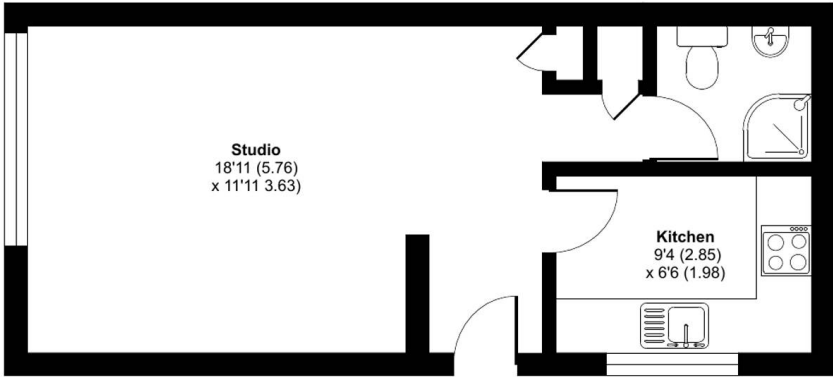

# Twyford Court, Northlands Drive, Winchester, SO23

Approximate Area = 344 sq ft / 32 sq m

For identification only - Not to scale

GROUND FLOOR

Floor plan produced in accordance with RICS Property Measurement Standards incorporating International Property Measurement Standards (IPMS2 Residential). ©nlchecon 2024. Produced for Dyles. REF: 1090692